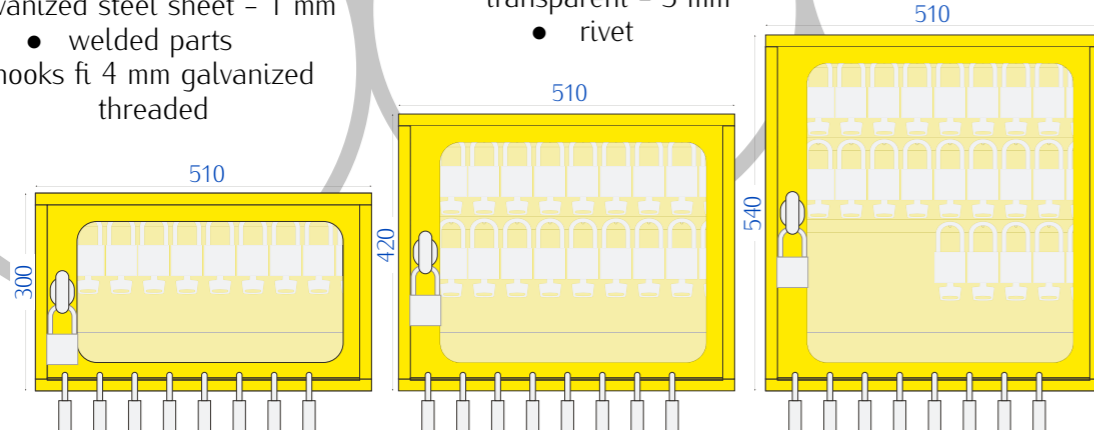

COLOUR:

- yellow, red, green
- powder painting
- RAL colors