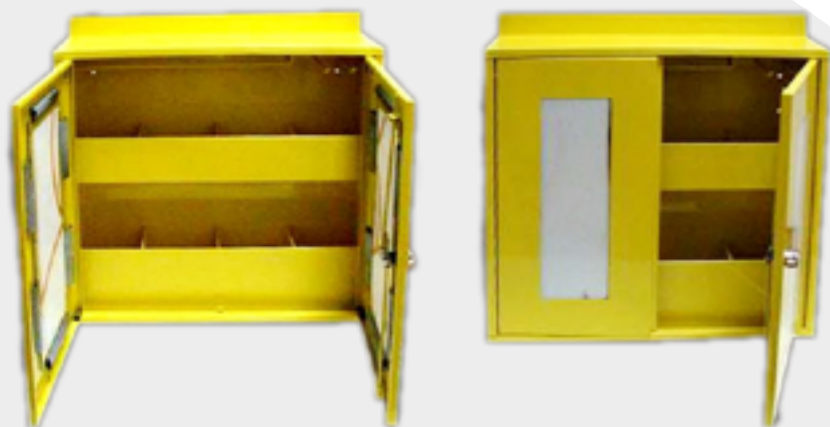

### COLOUR:

- yellow, red, green
- powder painting
- RAL colors

5 hooks  
260x200x100 mm

PADLOCK CABINET

10 hooks  
260x300x100 mm

160x230x90 mm

LOCKBOX

**COMPONENTS LOCKBOXES**

- 1 component 15x15x15 cm
- 2 components 30x15x15 cm
- 3 components 45x15x15 cm
- 5 components 75x15x15 cm

**LOTO CABINET**

BIG 600x600x150 mm

SMALL 450x350x150 mm

**CABINET WITH ROOM FOR LOTO INSTRUCTIONS**