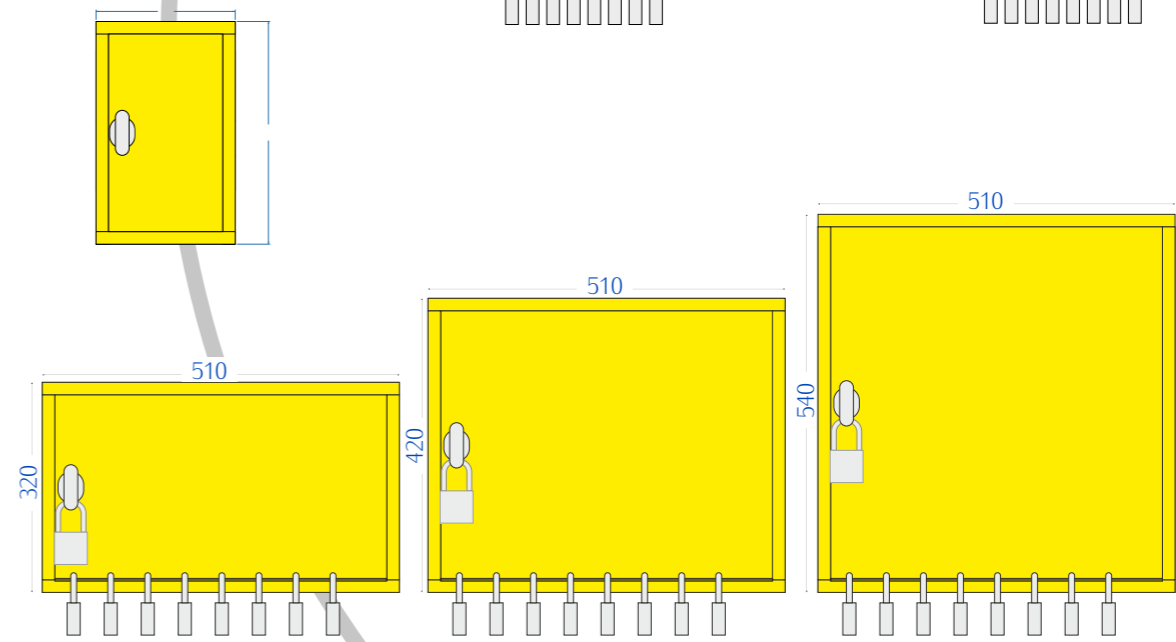

COLOUR:

- yellow, red, green
- powder painting
- RAL colors