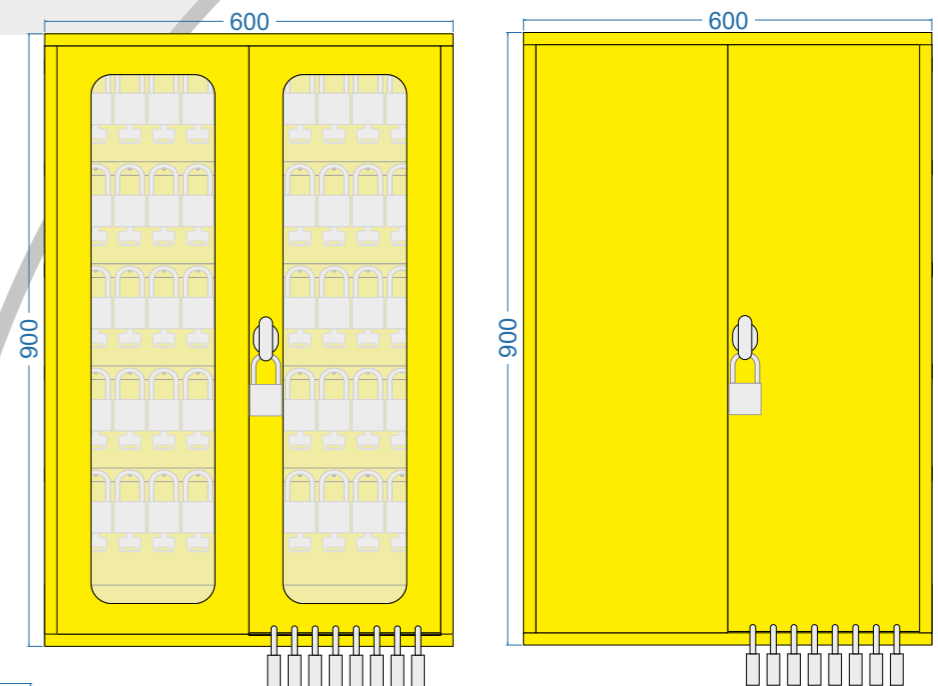

COLOUR:

- yellow, red, green
- powder painting
- RAL colors