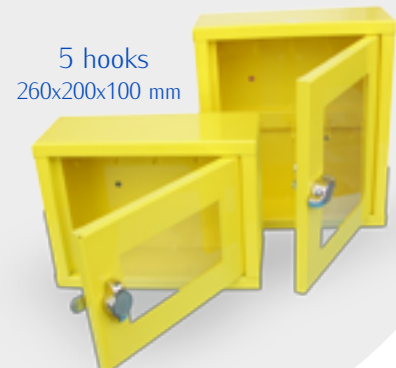

### COLOUR:

- yellow, red, green
- powder painting
- RAL colors

5 hooks  
260x200x100 mm

PADLOCK CABINET

10 hooks  
260x300x100 mm

160x230x90 mm

LOCKBOX

**COMPONENTS LOCKBOXES**

- 1 component 15x15x15 cm
- 2 components 30x15x15 cm
- 3 components 45x15x15 cm
- 5 components 75x15x15 cm

**LOTO CABINET**

BIG 600x600x150 mm

SMALL 450x350x150 mm

**CABINET WITH ROOM FOR LOTO INSTRUCTIONS**