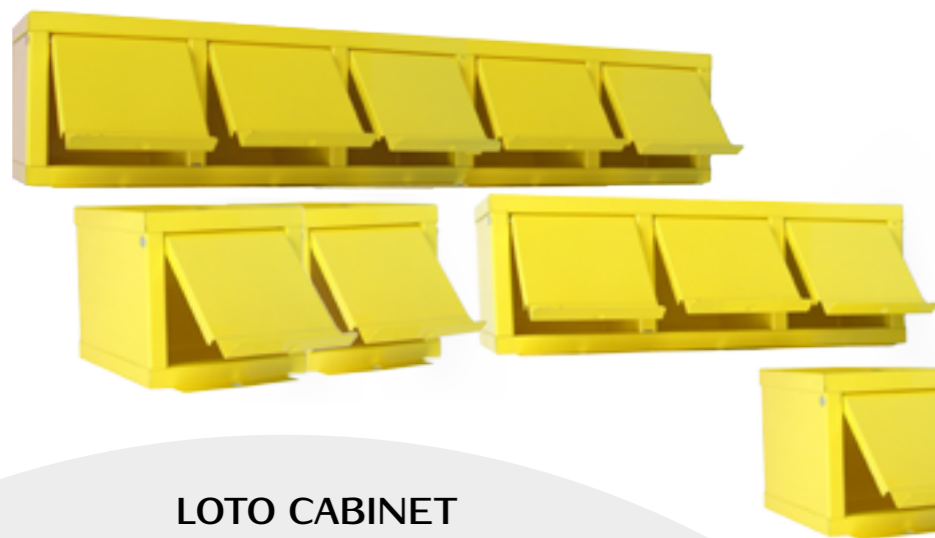

### COLOUR:

- yellow, red, green
- powder painting
- RAL colors

5 hooks  
260x200x100 mm

PADLOCK CABINET

10 hooks  
260x300x100 mm

160x230x90 mm

LOCKBOX

**COMPONENTS LOCKBOXES**

- 1 component 15x15x15 cm
- 2 components 30x15x15 cm
- 3 components 45x15x15 cm
- 5 components 75x15x15 cm

**LOTO CABINET**

BIG 600x600x150 mm

SMALL 450x350x150 mm

**CABINET WITH ROOM FOR LOTO INSTRUCTIONS**