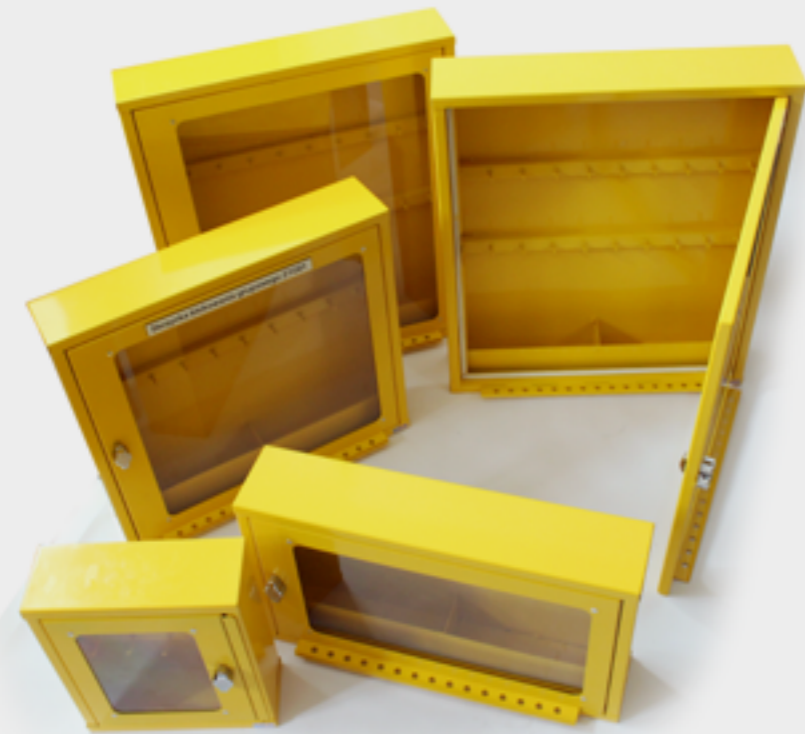

# LOTO padlock cabinets

Loto cabinets dimensions	
Dimension (mm)	Number of padlocks
260x200x100 mm	5 padlocks
260x300x100 mm	10 padlocks
510x320x100 mm	10 padlocks
510x420x100 mm	15 - 20 padlocks
510x540x100 mm	25 - 30 padlocks
510x750x100 mm	35 - 40 padlocks
510x900x100 mm	50 padlocks
600x900x100 mm	60 padlocks
690x900x100 mm	70 padlocks

### GLASS:

- solid polycarbonate transparent - 3 mm
  - rivet

- 1 component 15x15x15 cm
- 2 components 30x15x15 cm
- 3 components 45x15x15 cm
- 5 components 75x15x15 cm

**LOTO CABINET**

BIG 600x600x150 mm

SMALL 450x350x150 mm

**CABINET WITH ROOM FOR LOTO INSTRUCTIONS**